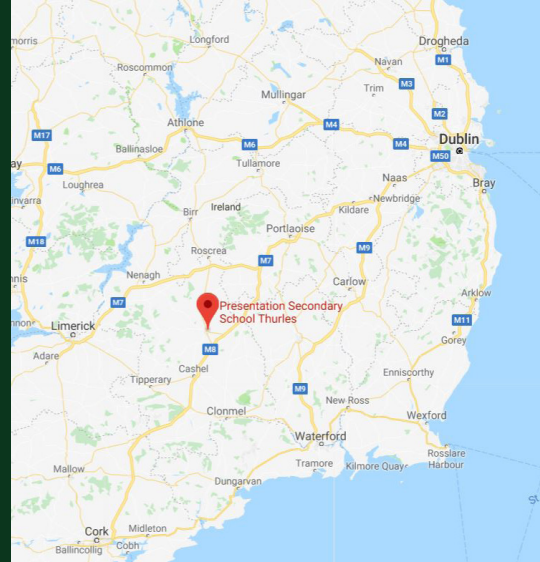

# Presentation Secondary School Thurles

Thurles, County Tipperary

[www.presthurles.ie](http://www.presthurles.ie) STATE DAY & BOARDING

## Location Features

Thurles is a vibrant and prosperous town, located in North Tipperary. Thurles, Tipperary is a thriving commercial and business centre and a great place to live, work and visit. Thurles boasts many cultural, and recreational facilities. There's a great selection of cafes and restaurants in the town to choose from. The Source Arts Centre in Thurles is a state of the art centre in Co. Tipperary which also hosts the public library and has an excellent schedule of comedy, theatre, concerts and workshops at the venue. Further afield there is hiking and trekking in the rolling hills of Upperchurch where there's a choice of National Looped Walks, or try fishing in the River Suir, horse riding at one of the equestrian centres near Thurles, visit Holycross Abbey and stop off at Farney Castle.