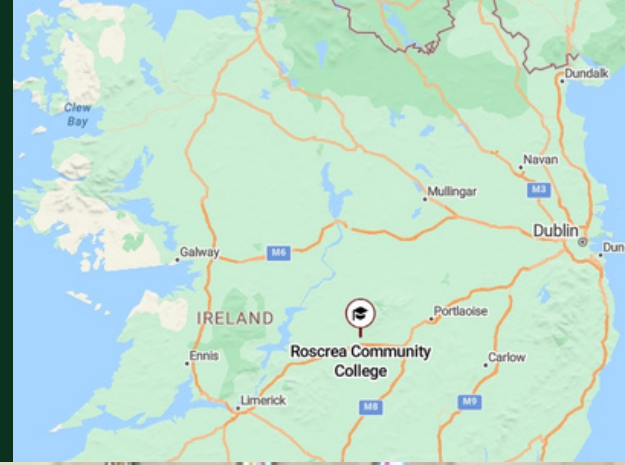

Cistercian College

Roscrea, Co. Tipperary

Private Boarding

www.ccr.ie