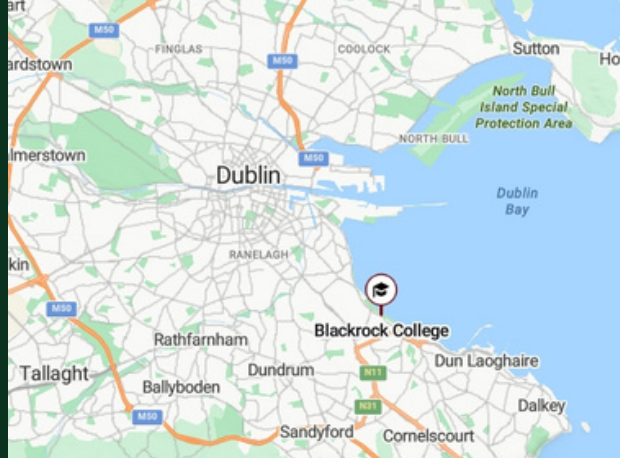

Blackrock College

Williamstown, Dublin

Private Boarding/Day
School

<https://www.blackrockcollege.com/>

High
Schools
International

Overview

Blackrock College

Airport

Blackrock College is located in Williamstown, Blackrock, Co. Dublin—set on 56 acres of parkland overlooking Dublin Bay, just four miles from the city centre. Its spacious, scenic campus and good transport links offer students a peaceful learning environment with easy access to city life.